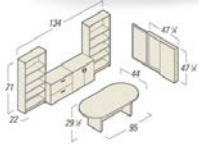

Modular Custom Configuration

Dufferin

The Laurent collection

Ventnor Wood Veneer Desking
Fluted Edge Finish

Desking
Solid Radius Edging

Margate

**U Shape
Conference Table**

Files

File/File

Conference End

Box/Box/File

Reception Desking

White Steel Desk w/ Files

Bookcases

Storage

Electric Tables